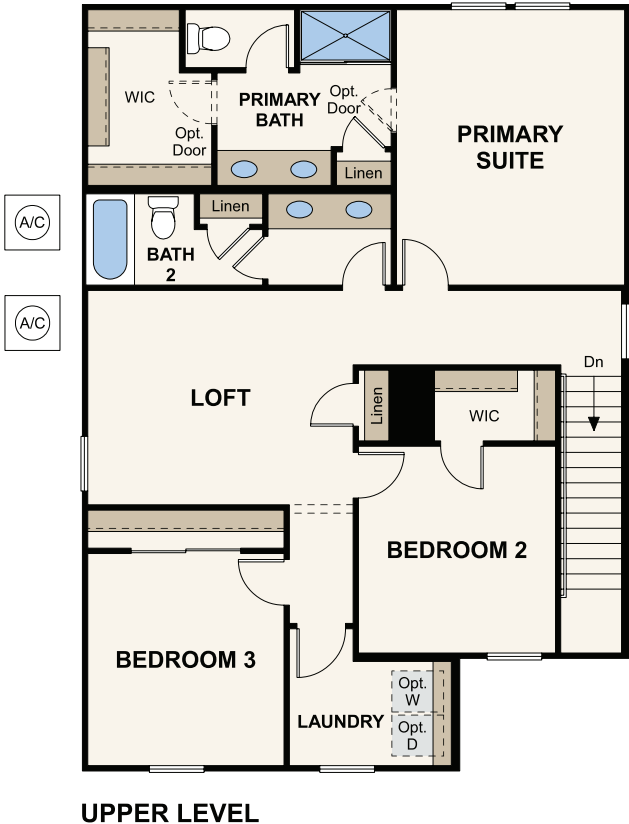

MANZANITA AT TERAVALIS

REDWOOD

APPROX. 2,238 SQ. FT. | 2-STORY | 3-5 BEDROOMS | 2.5-3 BATHROOMS | 2-BAY GARAGE

MID CENTURY MODERN

MODERN FARMHOUSE

MODERN PRAIRIE

Prices, plans, and terms are effective on the date of publication and subject to change without notice. Square footage/acreage shown is only an estimate and actual square footage/acreage will differ. Buyer should rely on his or her own evaluation of usable area. Depictions of homes or other features are artist conceptions. Hardscape, landscape, and other items shown may be decorator suggestions that are not included in the purchase price and availability may vary. ©2025 Century Communities, Inc. Rev. 07/07/2025

FLOOR PLAN

Prices, plans, and terms are effective on the date of publication and subject to change without notice. Square footage/acreage shown is only an estimate and actual square footage/acreage will differ. Buyer should rely on his or her own evaluation of usable area. Depictions of homes or other features are artist conceptions. Hardscape, landscape, and other items shown may be decorator suggestions that are not included in the purchase price and availability may vary. ©2025 Century Communities, Inc. Rev. 07/07/2025