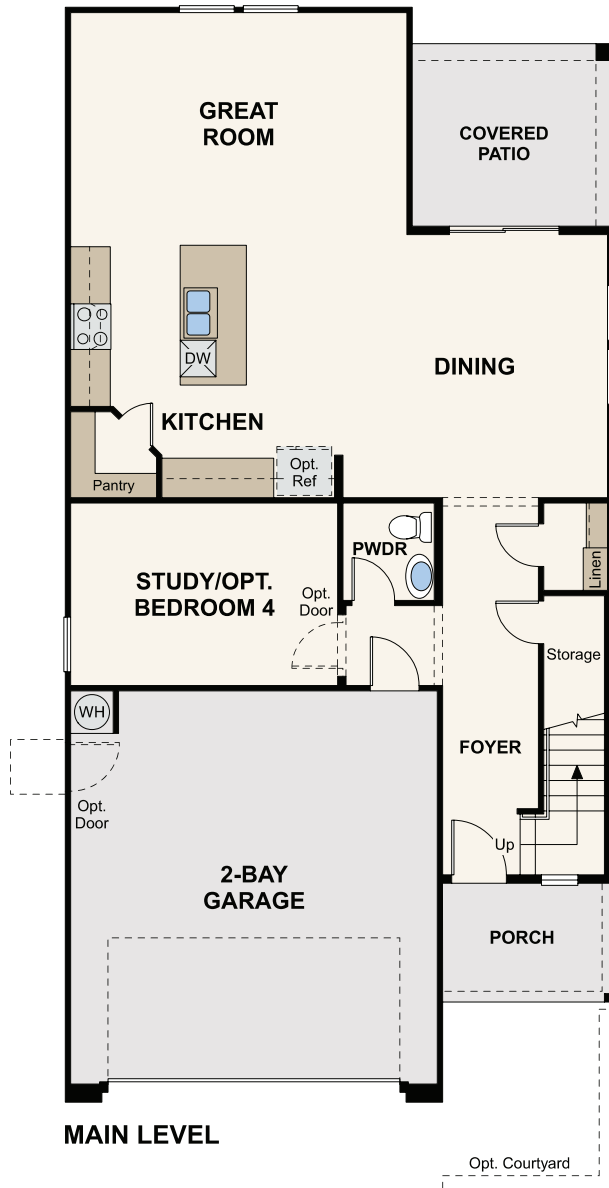

MANZANITA AT TERAVALIS

REDWOOD

APPROX. 2,238 SQ. FT. | 2-STORY | 3-5 BEDROOMS | 2.5-3 BATHROOMS | 2-BAY GARAGE

MID CENTURY MODERN

MODERN FARMHOUSE

MODERN PRAIRIE

Prices, plans, and terms are effective on the date of publication and subject to change without notice. Square footage/acreage shown is only an estimate and actual square footage/acreage will differ. Buyer should rely on his or her own evaluation of usable area. Depictions of homes or other features are artist conceptions. Hardscape, landscape, and other items shown may be decorator suggestions that are not included in the purchase price and availability may vary. ©2025 Century Communities, Inc. Rev. 07/07/2025

FLOOR PLAN

Prices, plans, and terms are effective on the date of publication and subject to change without notice. Square footage/acreage shown is only an estimate and actual square footage/acreage will differ. Buyer should rely on his or her own evaluation of usable area. Depictions of homes or other features are artist conceptions. Hardscape, landscape, and other items shown may be decorator suggestions that are not included in the purchase price and availability may vary. ©2025 Century Communities, Inc. Rev. 07/07/2025