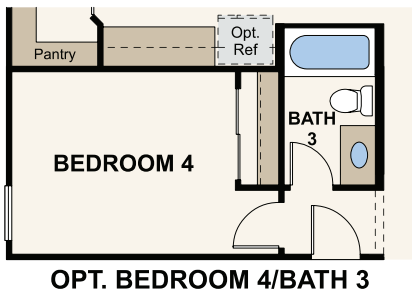

MANZANITA AT TERAVALIS

REDWOOD

APPROX. 2,238 SQ. FT. | 2-STORY | 3-5 BEDROOMS | 2.5-3 BATHROOMS | 2-BAY GARAGE

MID CENTURY MODERN

MODERN FARMHOUSE

MODERN PRAIRIE

Prices, plans, and terms are effective on the date of publication and subject to change without notice. Square footage/acreage shown is only an estimate and actual square footage/acreage will differ. Buyer should rely on his or her own evaluation of usable area. Depictions of homes or other features are artist conceptions. Hardscape, landscape, and other items shown may be decorator suggestions that are not included in the purchase price and availability may vary. ©2025 Century Communities, Inc. Rev. 07/07/2025