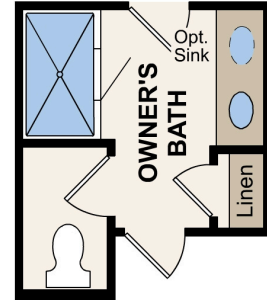

The Ridge at Trinity Ranch

Fresno | 1531 | *From \$284,990*

APPROX. 1,531 SQ. FT. | 1-STORY | 4 BEDS | 2 BATHS | 2-BAY GARAGE

Elevation A

Elevation B

Elevation C

Prices, plans, and terms are effective on the date of publication and subject to change without notice. Square footage/dimensions shown is only an estimate and actual square footage/dimensions will differ. Buyer should rely on his or her own evaluation of usable area. Depictions of homes or other features are artist conceptions. Hardscape, landscape, and other items shown may be decorator suggestions that are not included in the purchase price and availability may vary. ©06/2025 Century Communities, Inc.

OPT. WALK-IN SHOWER

Prices, plans, and terms are effective on the date of publication and subject to change without notice. Square footage/dimensions shown is only an estimate and actual square footage/dimensions will differ. Buyer should rely on his or her own evaluation of usable area. Depictions of homes or other features are artist conceptions. Hardscape, landscape, and other items shown may be decorator suggestions that are not included in the purchase price and availability may vary. ©06/2025 Century Communities, Inc.