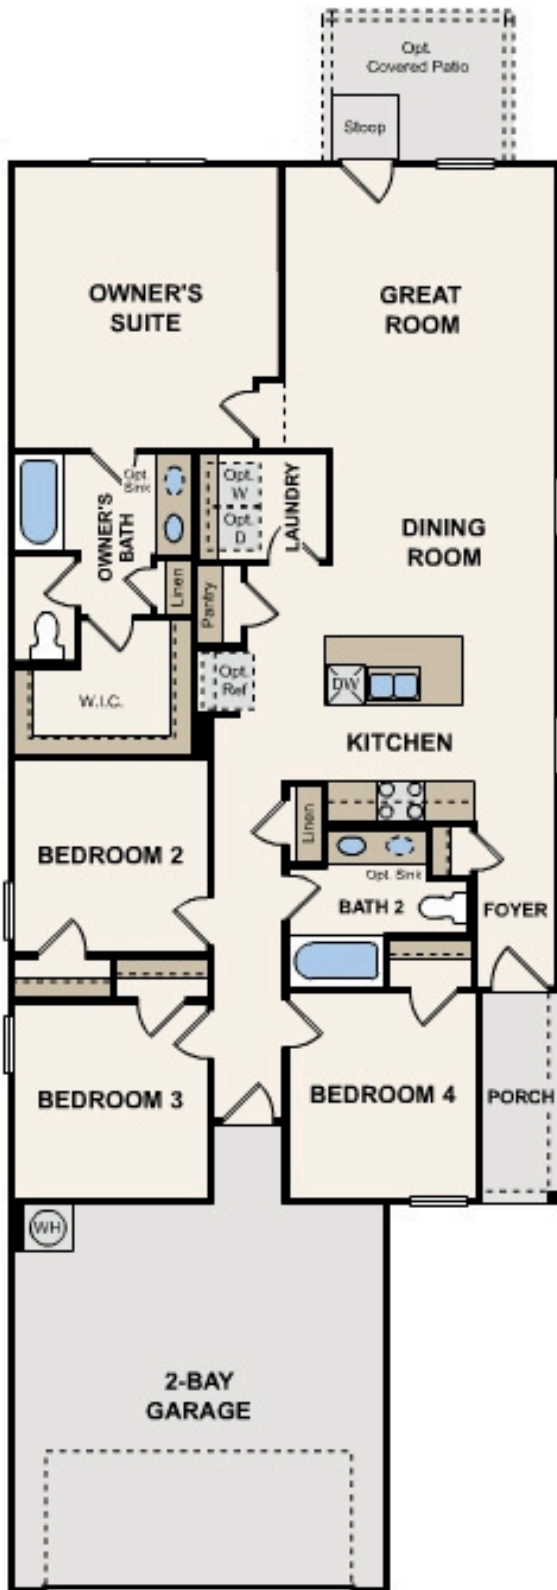

The Ridge at Trinity Ranch

Fresno | 1531 | *From \$284,990*

APPROX. 1,531 SQ. FT. | 1-STORY | 4 BEDS | 2 BATHS | 2-BAY GARAGE

Elevation A

Elevation B

Elevation C

Prices, plans, and terms are effective on the date of publication and subject to change without notice. Square footage/dimensions shown is only an estimate and actual square footage/dimensions will differ. Buyer should rely on his or her own evaluation of usable area. Depictions of homes or other features are artist conceptions. Hardscape, landscape, and other items shown may be decorator suggestions that are not included in the purchase price and availability may vary. ©06/2025 Century Communities, Inc.

OPT. WALK-IN SHOWER

Prices, plans, and terms are effective on the date of publication and subject to change without notice. Square footage/dimensions shown is only an estimate and actual square footage/dimensions will differ. Buyer should rely on his or her own evaluation of usable area. Depictions of homes or other features are artist conceptions. Hardscape, landscape, and other items shown may be decorator suggestions that are not included in the purchase price and availability may vary. ©06/2025 Century Communities, Inc.